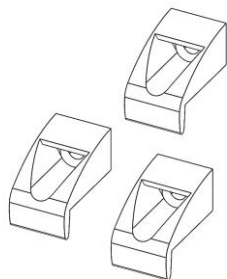

# Indigo Lime – E.P4SC3-W – installation guide. Wall mount for PS4 Slim

## 1 Your parts

E.P4SC3  
Supports  
3 identical

Wall  
mounting  
kit

 Do not over tighten  
Please use hand screwdriver  
when installing.

## 2 Wall mounting

Bottom Supports –  
horizontally level

Mark the  
top support  
position

Done

Visit [indigolime.uk](http://indigolime.uk) for more great products

It would be awesome if you could leave feedback. If you are not happy, please contact us *before* leaving negative feedback  
We love to see your installations, send pic(s) to [sales@indigolime.uk](mailto:sales@indigolime.uk) or Facebook: [@indigolime](https://www.facebook.com/indigolime) 