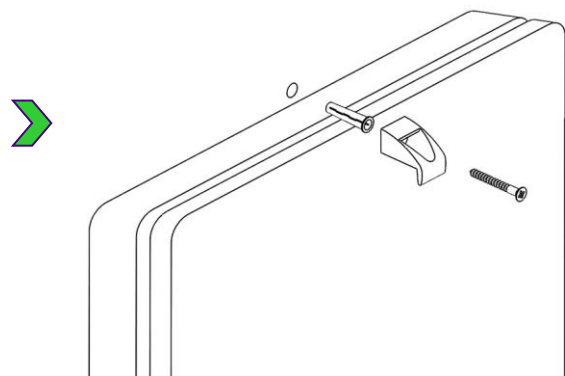

# Indigo Lime – E.P4SC3-W – installation guide. Wall mount for PS4 Slim

## 1 Your parts

E.P4SC3  
Supports  
3 identical

Wall  
mounting  
kit

 Do not over tighten  
Please use hand screwdriver  
when installing.

## 2 Wall mounting

Bottom Supports –  
horizontally level

Mark the  
top support  
position

Done

Visit [indigolime.uk](http://indigolime.uk) for more great products

It would be awesome if you could leave feedback. If you are not happy, please contact us *before* leaving negative feedback  
We love to see your installations, send pic(s) to [sales@indigolime.uk](mailto:sales@indigolime.uk) or Facebook: [@indigolime](https://www.facebook.com/indigolime) 