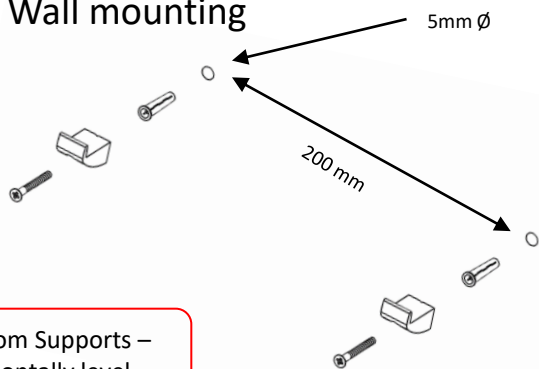

## 1 Your parts

E.P4SC3  
Supports  
3 identical

Wall  
mounting  
kit

 Do not over tighten  
Please use hand screwdriver  
when installing.

## 2 Wall mounting

Bottom Supports –  
horizontally level

Mark the  
top support  
position

Done

Visit [indigolime.uk](http://indigolime.uk) for more great products

It would be awesome if you could leave feedback. If you are not happy, please contact us *before* leaving negative feedback  
We love to see your installations, send pic(s) to [sales@indigolime.uk](mailto:sales@indigolime.uk) or Facebook: [@indigolime](https://www.facebook.com/indigolime) 