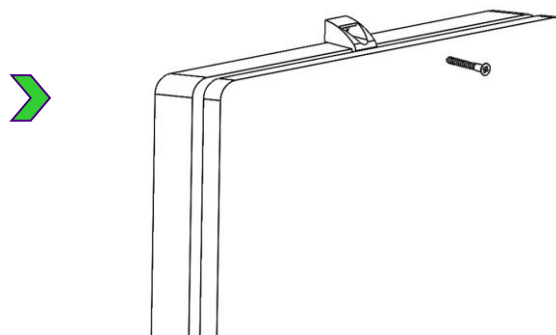

## 1 Your parts

E.P4SC3  
Supports  
3 identical

Wall  
mounting  
kit

 Do not over tighten  
Please use hand screwdriver  
when installing.

## 2 Wall mounting

Bottom Supports –  
horizontally level

Mark the  
top support  
position

Done

Visit [indigolime.uk](http://indigolime.uk) for more great products

It would be awesome if you could leave feedback. If you are not happy, please contact us *before* leaving negative feedback  
We love to see your installations, send pic(s) to [sales@indigolime.uk](mailto:sales@indigolime.uk) or Facebook: [@indigolime](https://www.facebook.com/indigolime) 