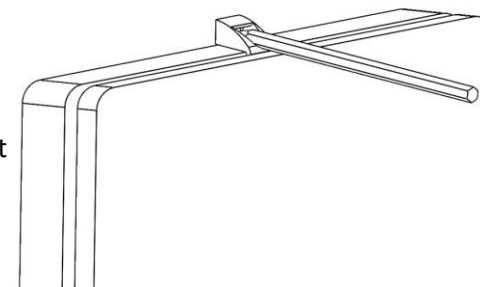

# Indigo Lime – E.P4SC3-W – installation guide. Wall mount for PS4 Slim

## 1 Your parts

E.P4SC3  
Supports  
3 identical

Wall  
mounting  
kit

 Do not over tighten  
Please use hand screwdriver  
when installing.

## 2 Wall mounting

Bottom Supports –  
horizontally level

Mark the  
top support  
position

Done

Visit [indigolime.uk](http://indigolime.uk) for more great products

It would be awesome if you could leave feedback. If you are not happy, please contact us *before* leaving negative feedback  
We love to see your installations, send pic(s) to [sales@indigolime.uk](mailto:sales@indigolime.uk) or Facebook: [@indigolime](https://www.facebook.com/indigolime) 