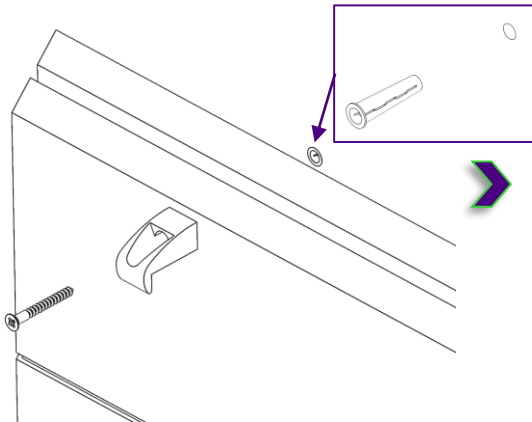

Indigo Lime – E.P4OC3-W – installation guide. Wall mount for PS4 (Original)

1 Your parts

E.P4OC3 Supports

Wall mounting kit

Do not over tighten

Please use hand screwdriver when installing.

2 Wall mounting

Mark the top support position