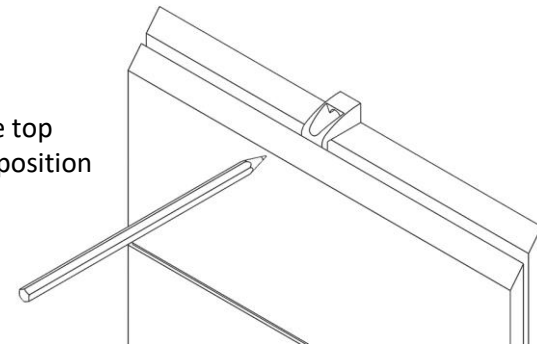

Indigo Lime – E.P4OC3-W – installation guide. Wall mount for PS4 (Original)

1 Your parts

E.P4OC3 Supports

Wall mounting kit

Do not over tighten

Please use hand screwdriver when installing.

2 Wall mounting

Mark the top support position