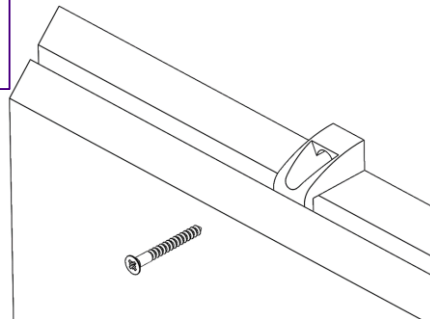

Indigo Lime – E.P4OC3-W – installation guide. Wall mount for PS4 (Original)

1 Your parts

E.P4OC3 Supports

Wall mounting kit

Do not over tighten

Please use hand screwdriver when installing.

2 Wall mounting

Mark the top support position