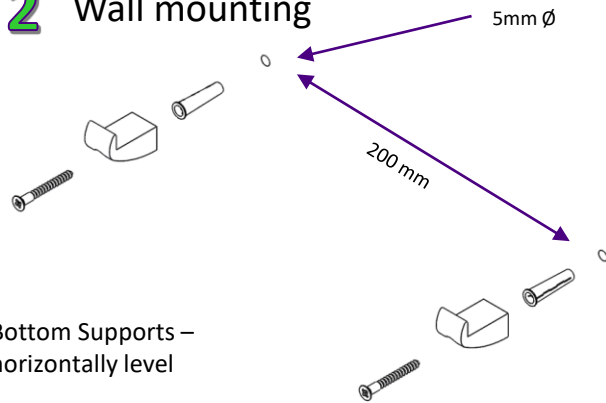

Indigo Lime – E.P4OC3-W – installation guide. Wall mount for PS4 (Original)

1 Your parts

E.P4OC3 Supports

Wall mounting kit

Do not over tighten

Please use hand screwdriver when installing.

2 Wall mounting

Mark the top support position